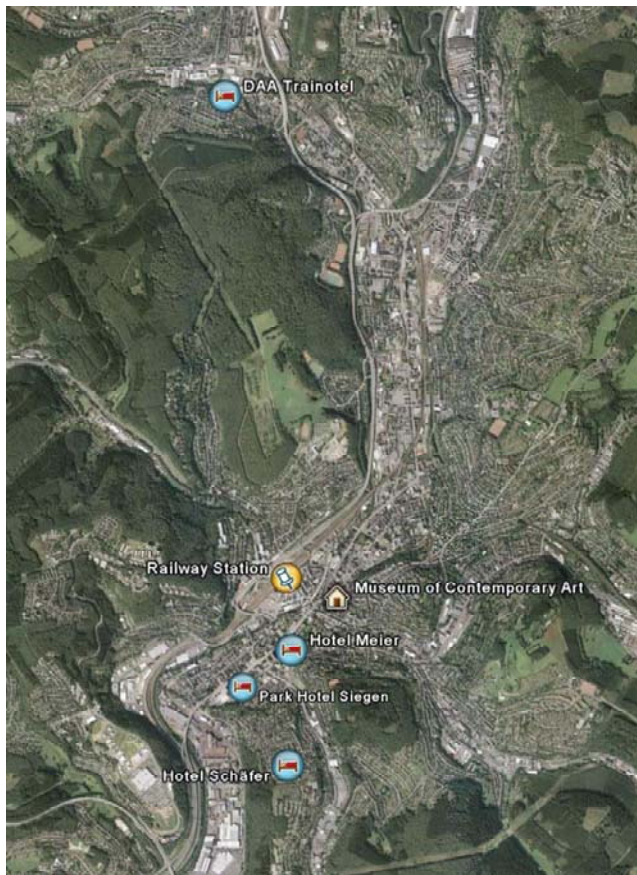

Best Western Park Hotel ****
Koblenzer Straße 135
57072 Siegen
Phone: 0049 (0)271 33810
Mail: info@parkhotel-siegen.bestwestern.de
Price: Single room (SR) 75,00 Euro

Hotel Schäfer
Rosterstraße 111
57074 Siegen
Telefon: (0271) 338720
E-Mail: info@hotelschaefer.com
Price: SR 45,00 Euro, DR 65,00 Euro

DAA Trainotel
Birlenbacher Hütte 4
57078 Siegen
Phone: 0049 (0)271 7751-3
Mail: info.daa-siegen-trainotel@daa-bw.de
Price: SR 43,00 Euro, DR 68,00 Euro

Hotel Meier
St.-Johann-Straße 3
57074 Siegen
Phone: 0049 (0)271 250250
Fax: 0049 (0)271 2502525
Price: SR 27,00 - 44,00 Euro