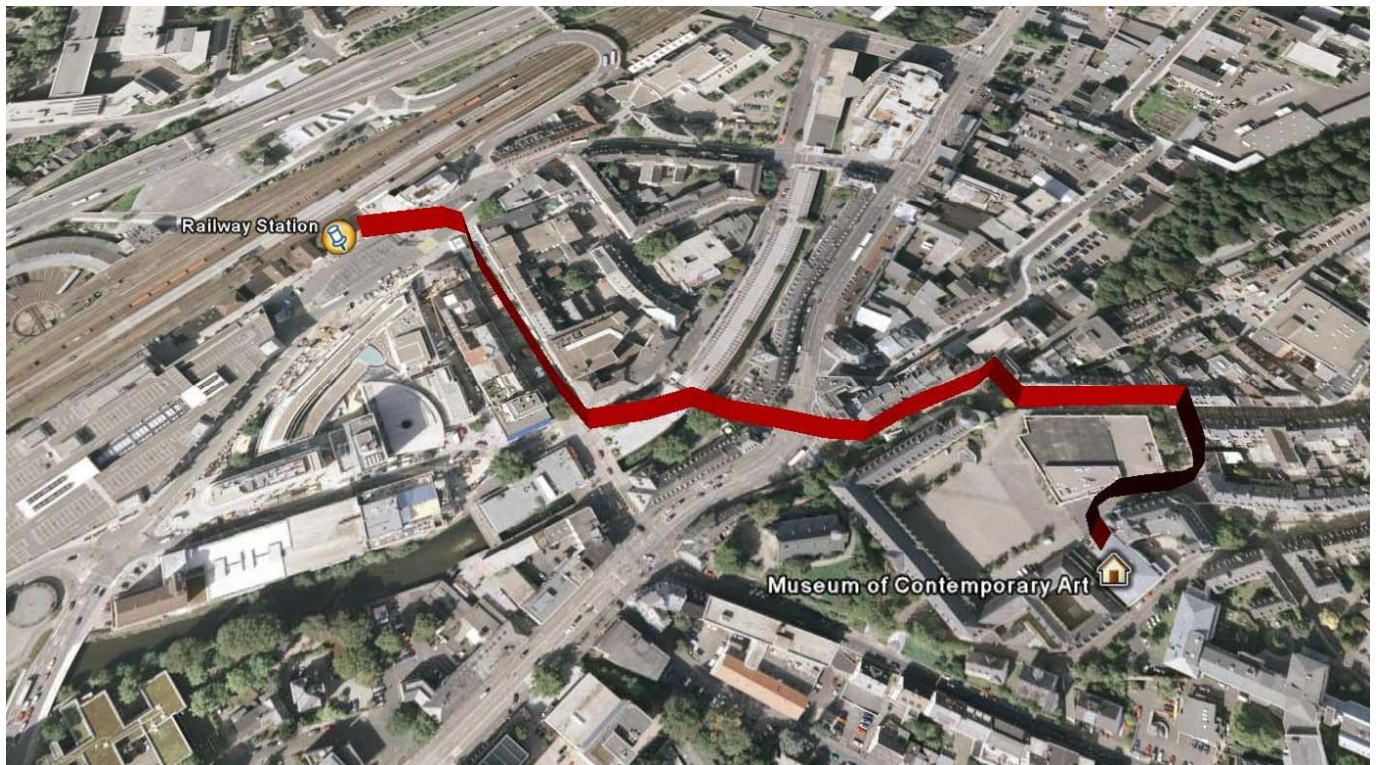

By car:

Take the Autobahn 45 and exit Siegen (exit number 21). Follow the B62 toward Siegen/Kreuztal/Netphen on the turnpike Hüttentalstraße and exit Siegen/Innenstadt. Proceed to Koblenzer Strasse and follow the signs to the *Karstadt* / Unteres Schloss parking facility.

Traveling Tip: Actually the well-known international art exhibition *documenta 12* takes place in Kassel. See <http://www.documenta12.de>

By foot:

It's a 5 minute walk from Siegen main station: leaving the train station keep straight ahead through the Bahnhofstrasse pedestrian zone, then veer half-left over the Siegplatte towards the Koblenzer Strasse. Cross the Koblenzer Strasse towards the Kölner Strasse pedestrian zone and follow the Einkaufszone uphill. Turn right on Alte Poststrasse.