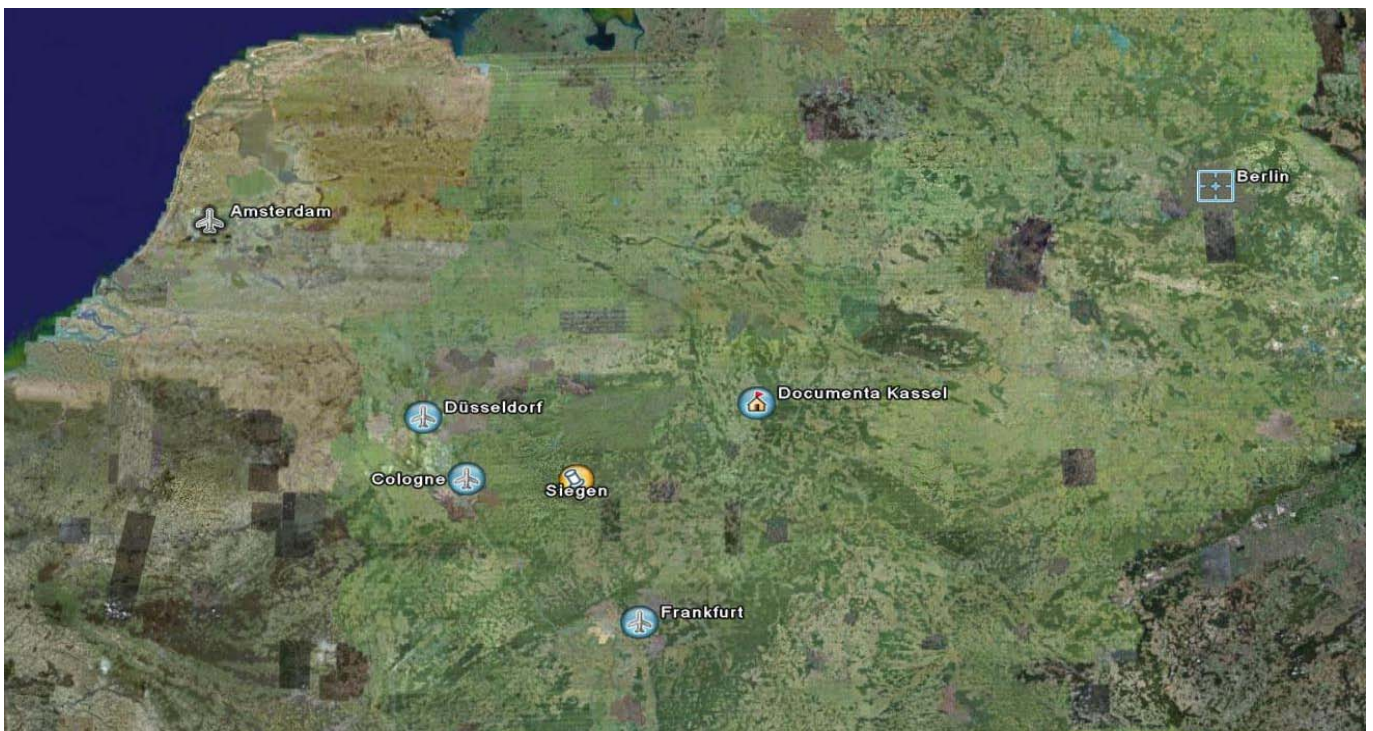

Way to the Conference

By plane:

The nearest international airports are Frankfurt, Cologne and Düsseldorf. From there you travel on by train. Travel times to Siegen by train are roughly the same (about 2 hours) from all airports.

At Frankfurt: You go to the local railway station for S-Bahn and regional trains at Terminal 1, Level 1. Trains depart from platforms 1. You can get tickets at the *Deutsche Bahn* service center at the Frankfurt Airport, but there should also be a possibility to buy a Rail & Fly ticket in advance at your travel agency that allows you to travel by rail with Deutsche Bahn using your air ticket. At Cologne: Trains to Siegen are leaving every hour with one stopover at Troisdorf from platform 3.

By car:

Take the Autobahn 45 and exit Siegen (exit number 21). Follow the B62 toward Siegen/Kreuztal/Netphen on the turnpike Hüttentalstraße and exit Siegen/Innenstadt. Proceed to Koblenzer Strasse and follow the signs to the *Karstadt* / Unteres Schloss parking facility.

Traveling Tip: Actually the well-known international art exhibition *documenta 12* takes place in Kassel. See <http://www.documenta12.de>

By foot:

It's a 5 minute walk from Siegen main station: leaving the train station keep straight ahead through the Bahnhofstrasse pedestrian zone, then veer half-left over the Siegplatte towards the Koblenzer Strasse. Cross the Koblenzer Strasse towards the Kölner Strasse pedestrian zone and follow the Einkaufszone uphill. Turn right on Alte Poststrasse.